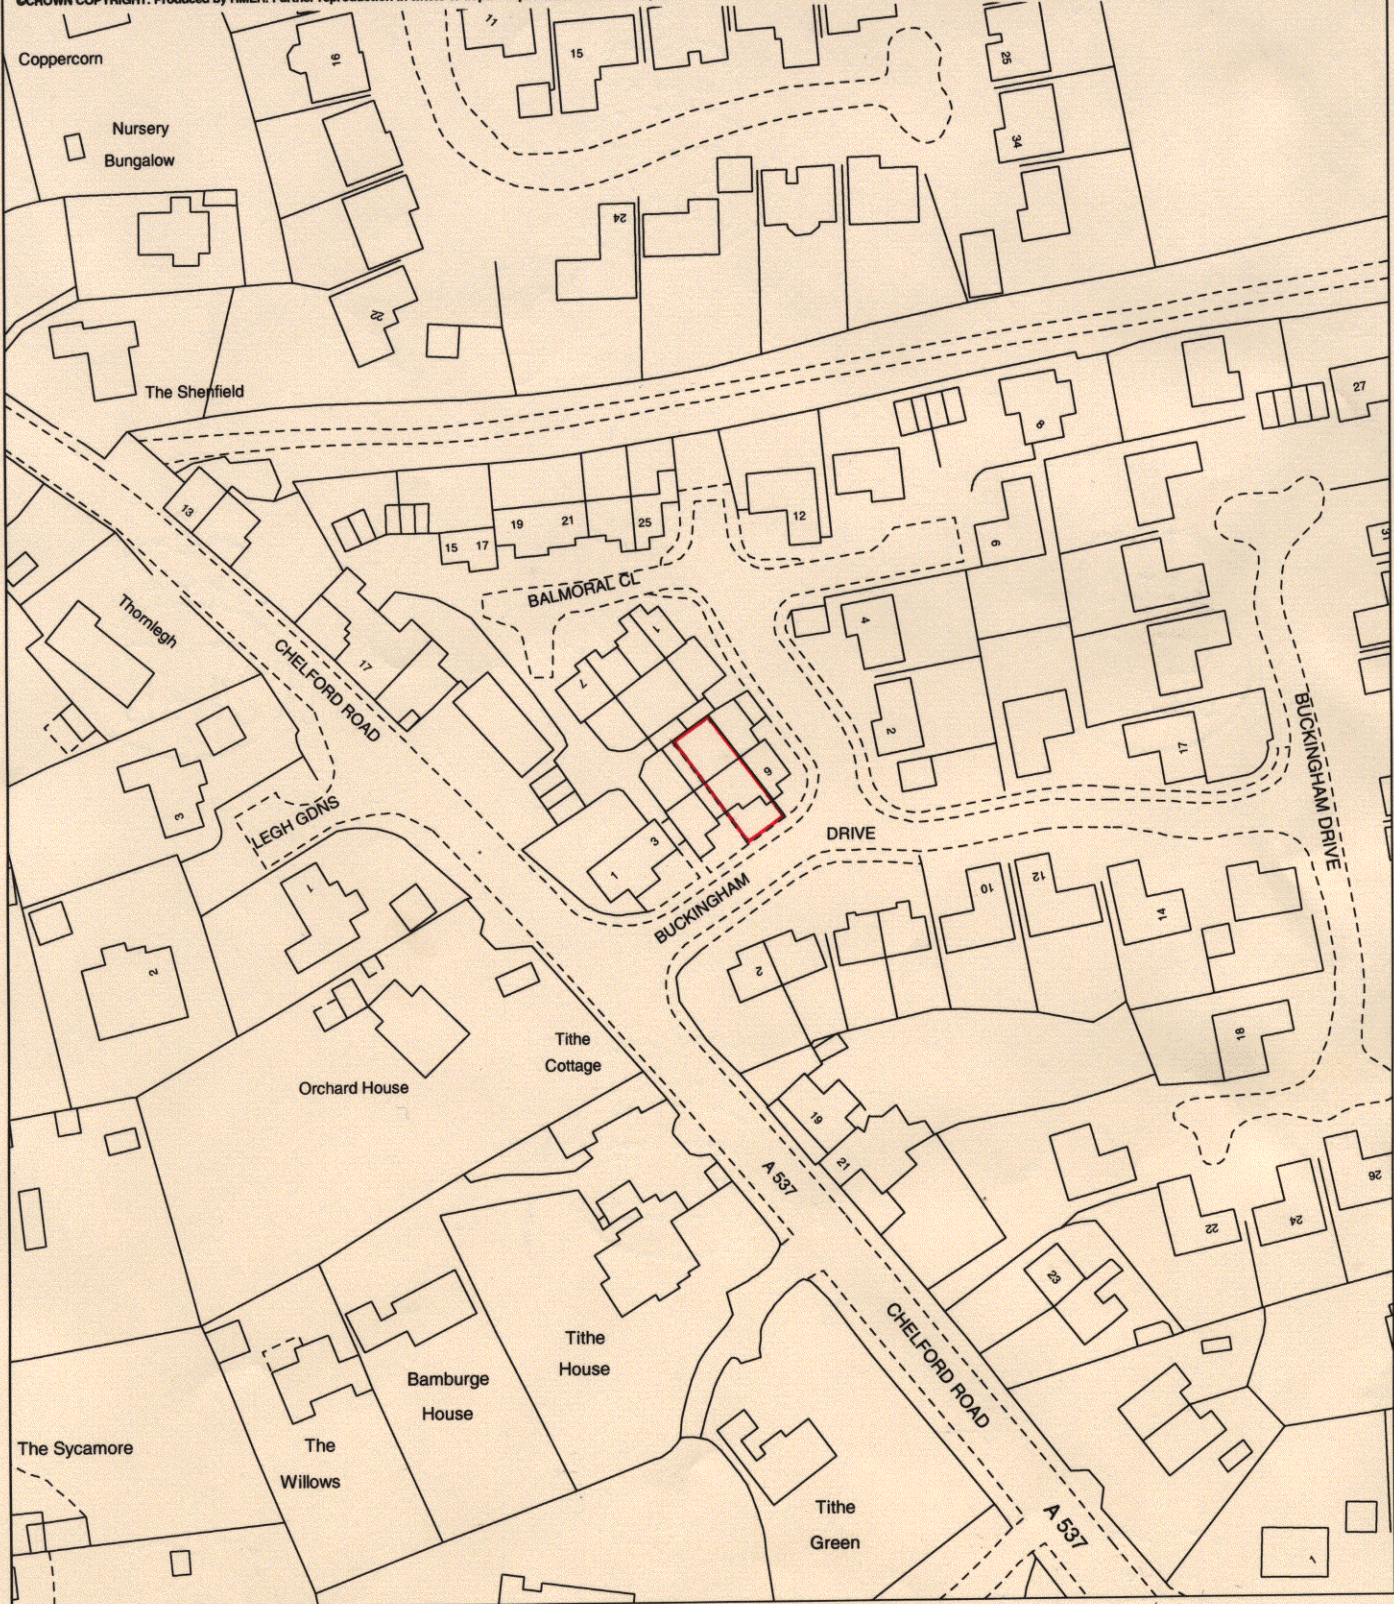

TITLE NUMBER  
**CH463849**

**CHESHIRE : MACCLESFIELD**

ORDNANCE SURVEY MAP REFERENCE:

**SJ7578SE**

SCALE 1:1250 Enlarged from 1/2500

©CROWN COPYRIGHT. Produced by HMLR. Further reproduction in whole or in part is prohibited without the prior written permission of Ordnance Survey. Licence Number GD 272728.

This is a print of the view of the title plan obtained from HM Land Registry showing the state of the title plan on 01 December 2023 at 09:41:45. This title plan shows the general position, not the exact line, of the boundaries. It may be subject to distortions in scale. Measurements scaled from this plan may not match measurements between the same points on the ground.